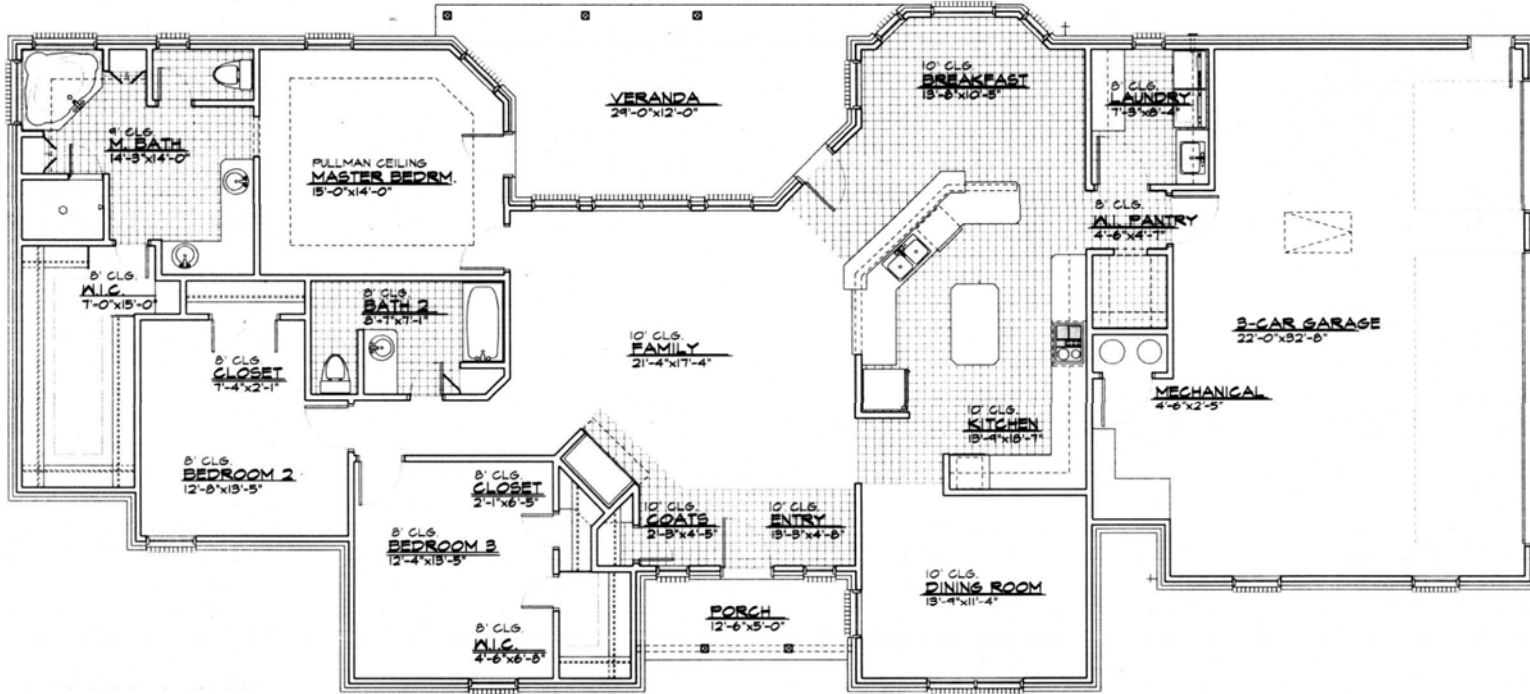

Front

Plan

Dale Shumway

13900 Babbling Spring Ct.
Oklahoma City Okla. 73150
Office (405) 386-7744
Fax (405) 386-7779

Plan No. DS040504

**Treasure Built
Homes, Inc**

Residential Plan DS040504

Veneer Living Area 2,359 Sq. Ft.