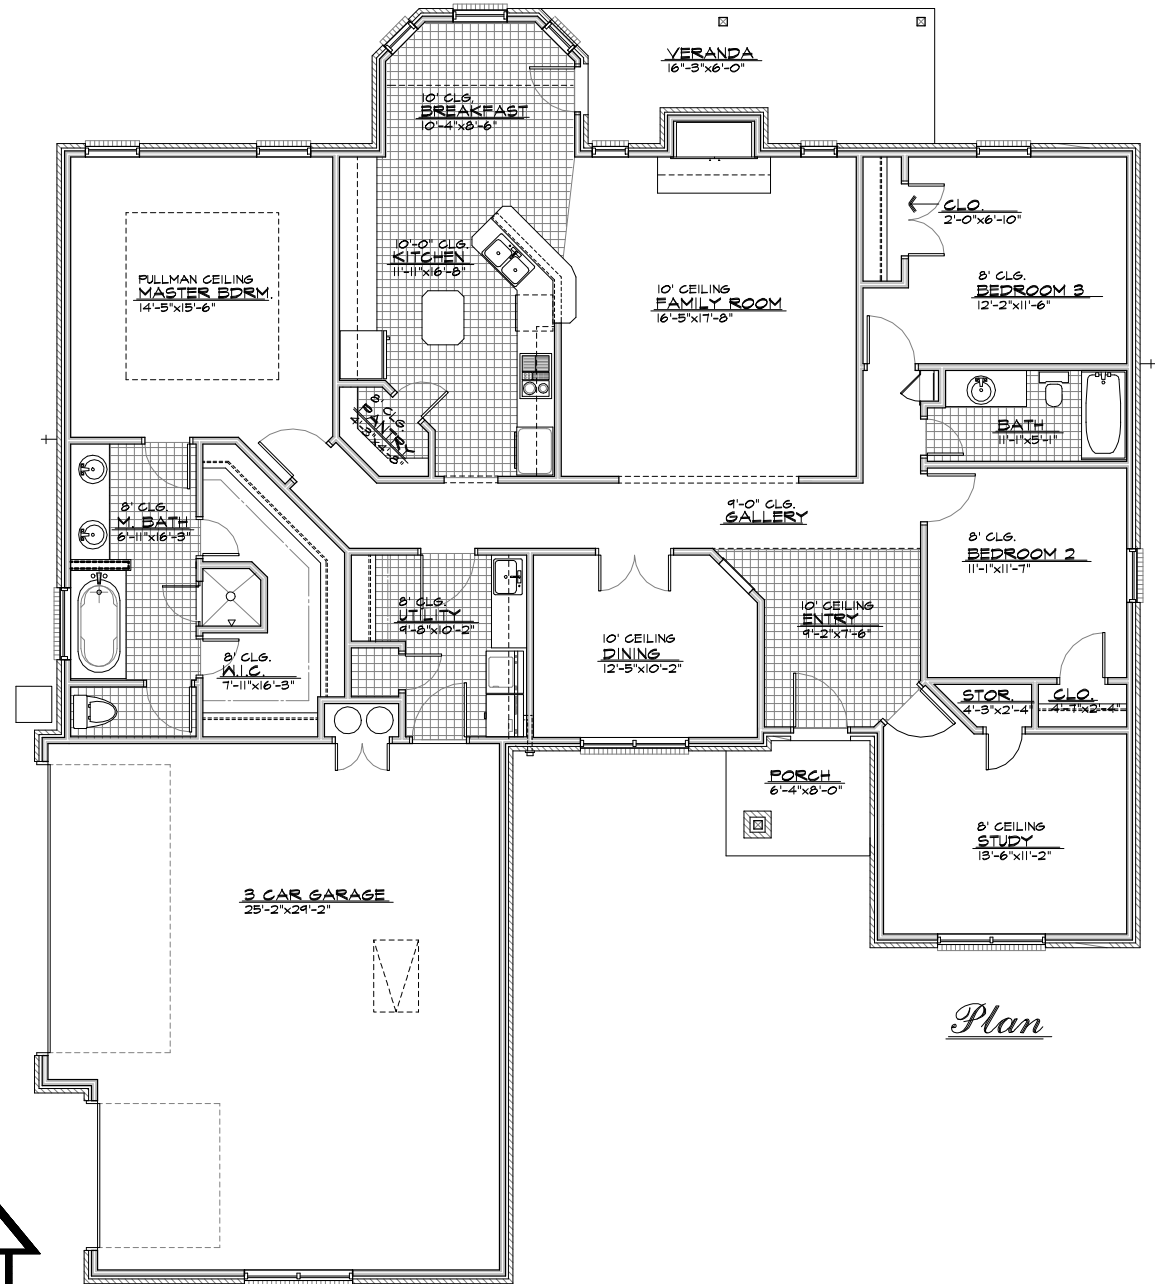

Front

Plan

Dale Shamway

13900 Babbling Spring Ct.
Oklahoma City Okla. 73150
Office (405) 386-7744
Fax (405) 386-7779

Plan No. DS122905

**Treasure Built
Homes, Inc**

Residential Plan Ds122905

Veneer Living Area 2,266 Sq. Ft.